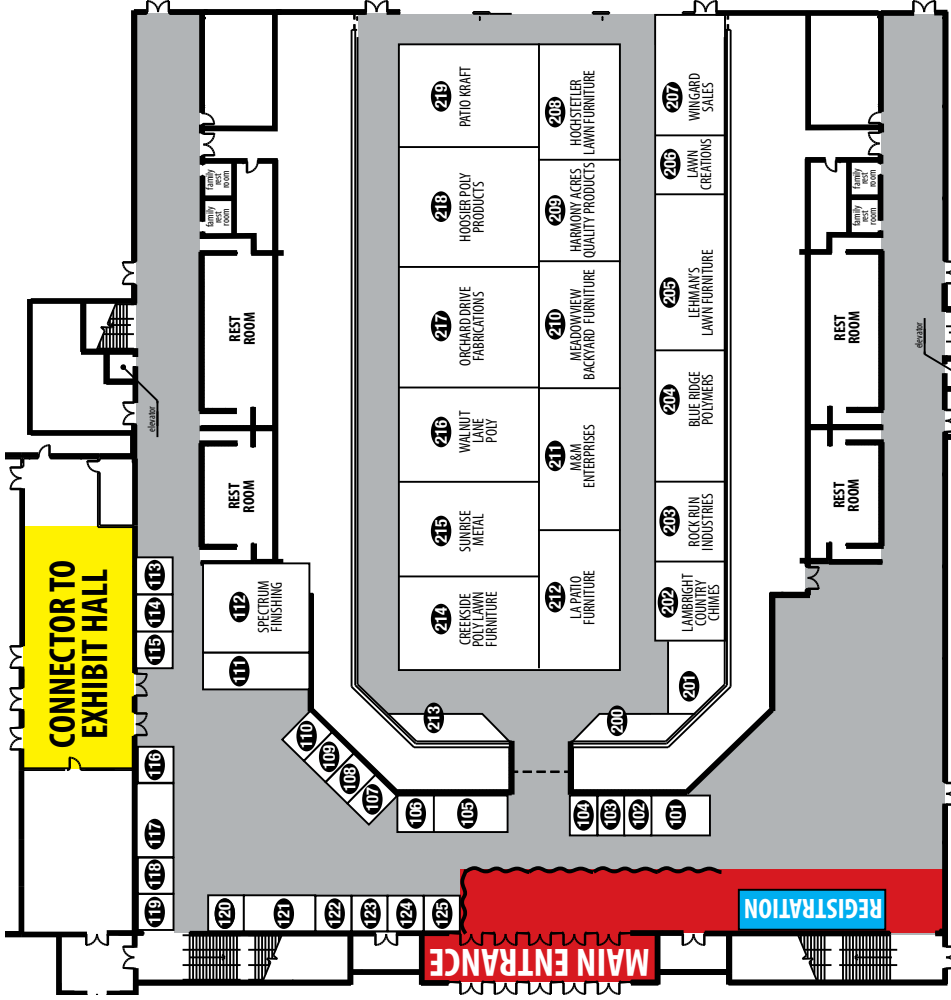

- 120 Bennetts Express
- 204 Blue Ridge Polymers
- 101 Buckeye Hardware Distributing
- 111 CCI FinishWorks
- 214 Creekside Poly Lawn Furniture
- 103 Del's Poly
- 124 Excel Finishing LLC
- 200 Glicks Lawn Furniture
- 213 Green Meadow Houses & Feeders
- 209 Harmony Acres Quality Products
- 117 Heartland Fabrics LLC
- 105 Heartland Wholesale
- 109 Heirloom Finishing
- 208 Hochstetler Lawn Furniture
- 218 Hoosier Poly Products
- 119 Infinite Digital Solutions
- 102 Fireside Cabinets
- 121 Ideal Finishing
- 106 Integrity Woodcrafting
- 115 Keystone Transport
- 212 LA Patio Furniture
- 202 Lambricht Country Chimes
- 219 Lawn Creations
- 205 Lehman's Lawn Furniture
- 211 M & M Enterprises
- 210 Meadowview Backyard Furniture
- 217 Orchard Drive Fabrications
- 113 Order Trac Inventory
- 118 Paint Spot / Sherwin Williams
- 206 LawnCreations
- 219 Patio Kraft
- 123 Peachy's Transport
- 116 Precision Wood Finishing
- 203 Rock Run Industries
- 114 Shamrock Finishing
- 112 Spectrum Finishing
- 215 Sunrise Metal Shop
- 201 Patchwork Designs
- 123 The Finish Touch
- 125 Trinity Furniture Logistics
- 110 VIZITECH 360
- 108 Walnut Grove Finishing
- 216 Walnut Lane Poly
- 207 Wingard Sales
- 107 Woodwright

The main entrance leads you into the Arena, which will feature builders of outdoor furniture and accessories. Proceed through the connector to the Exhibit Hall for the remaining NIWA builders and vendors.