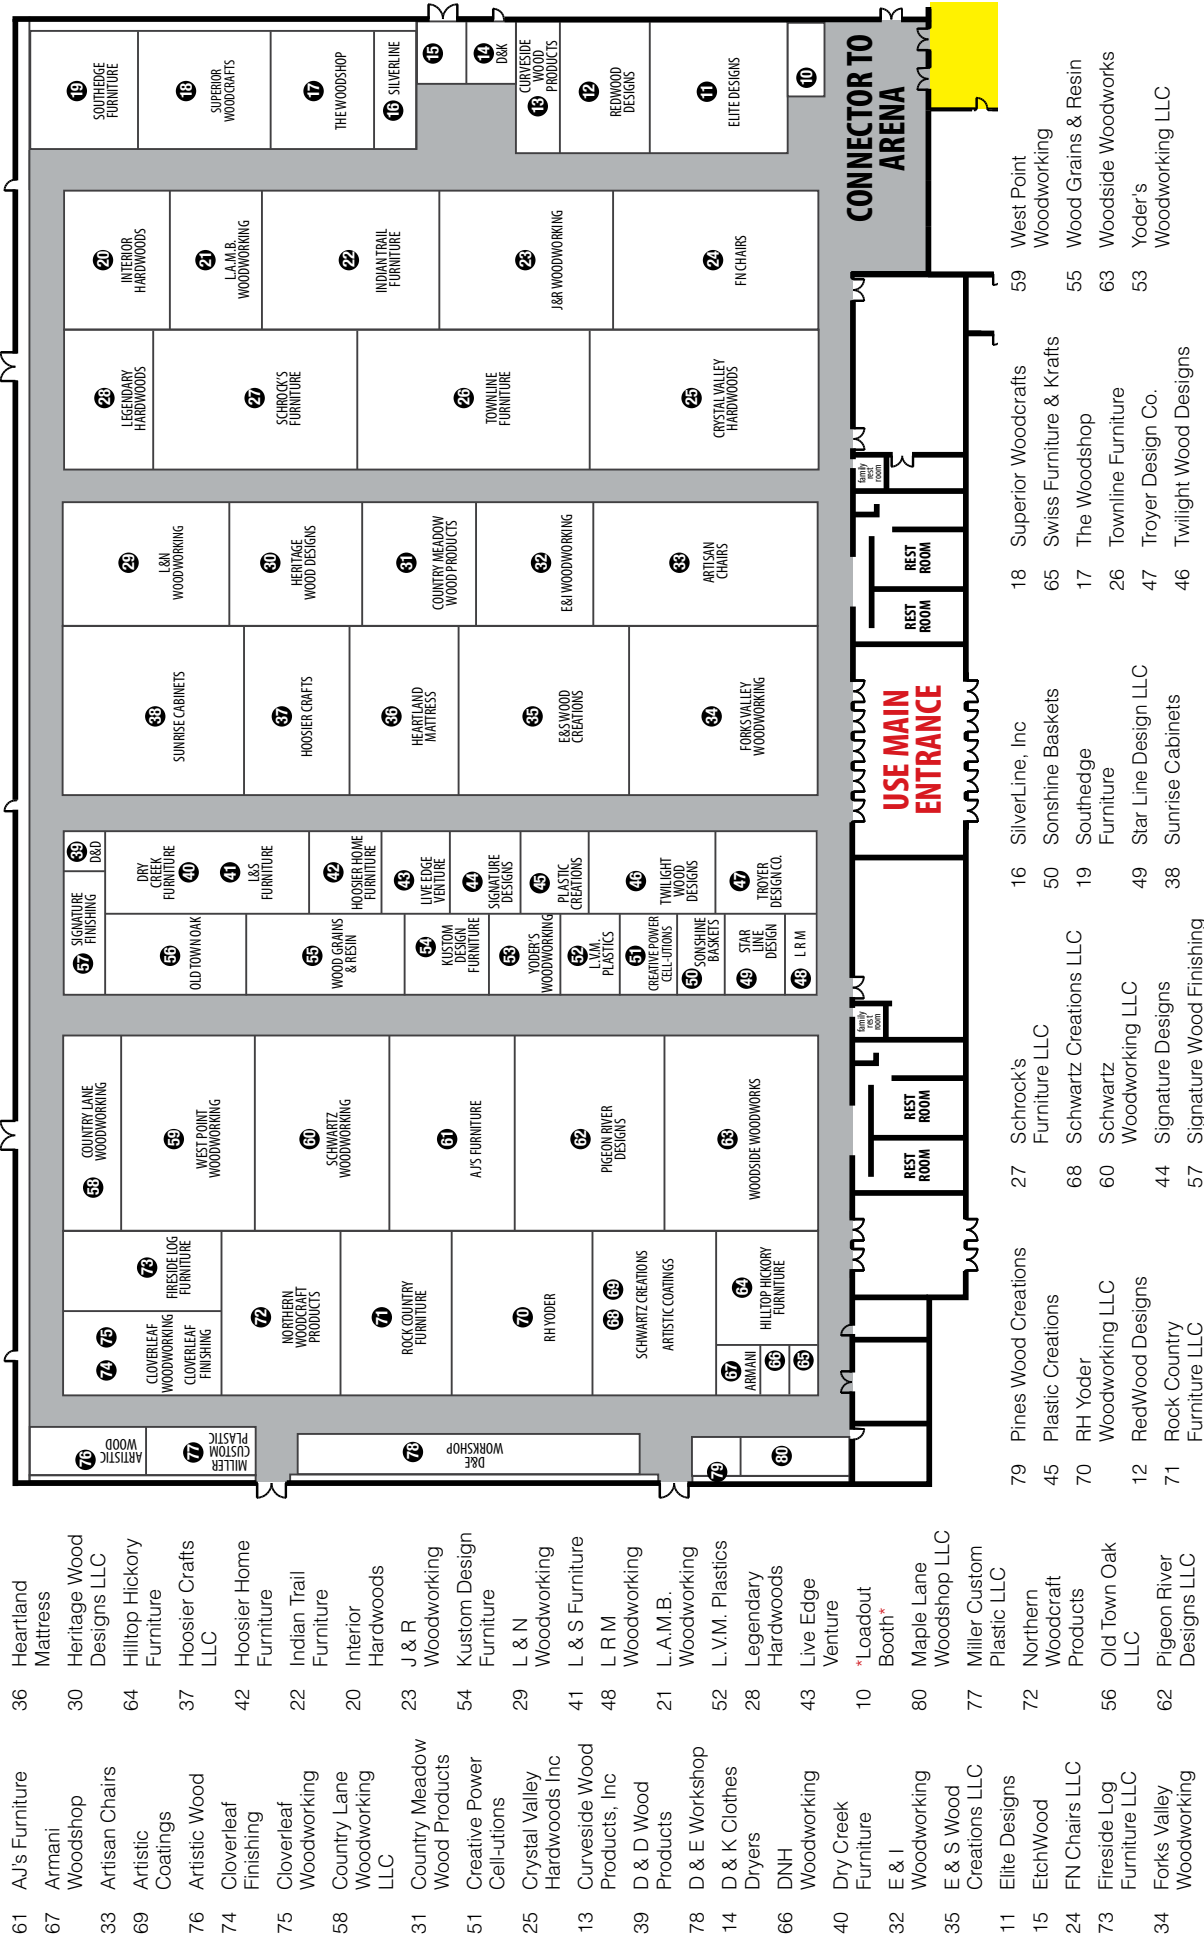

PROGRAM FOR THE EVENING

4:15	seating
5:00	opening prayer
5:10	dinner
6:15	raffle
6:45	guest speaker
7:30	closing - song
7:30 - 8:15	socializing

PICK UP YOUR BANQUET TICKETS AT REGISTRATION!

Load Out Hours:

Wednesday, March 15, 7 am - 4 pm | *NO ONE will be allowed to load out before that time.*

2023 MARCH 13-14

furniture · expo

- 120 Bennetts Express
- 204 Blue Ridge Polymers
- 101 Buckeye Hardware Distributing
- 111 CCI FinishWorks
- 214 Creekside Poly Lawn Furniture
- 103 Del's Poly
- 124 Excel Finishing LLC
- 200 Glicks Lawn Furniture
- 213 Green Meadow Houses & Feeders
- 209 Harmony Acres Quality Products
- 117 Heartland Fabrics LLC
- 105 Heartland Wholesale
- 109 Heirloom Finishing
- 208 Hochstetler Lawn Furniture
- 218 Hoosier Poly Products
- 119 Infinite Digital Solutions
- 102 Fireside Cabinets
- 121 Ideal Finishing
- 106 Integrity Woodcrafting
- 115 Keystone Transport
- 212 LA Patio Furniture
- 202 Lambricht Country Chimes
- 219 Lawn Creations
- 205 Lehman's Lawn Furniture
- 211 M & M Enterprises
- 210 Meadowview Backyard Furniture
- 217 Orchard Drive Fabrications
- 113 Order Trac Inventory
- 118 Paint Spot / Sherwin Williams
- 206 LawnCreations
- 219 Patio Kraft
- 123 Peachy's Transport
- 116 Precision Wood Finishing
- 203 Rock Run Industries
- 114 Shamrock Finishing
- 112 Spectrum Finishing
- 215 Sunrise Metal Shop
- 201 Patchwork Designs
- 123 The Finish Touch
- 125 Trinity Furniture Logistics
- 110 VIZITECH 360
- 108 Walnut Grove Finishing
- 216 Walnut Lane Poly
- 207 Wingard Sales
- 107 Woodwright