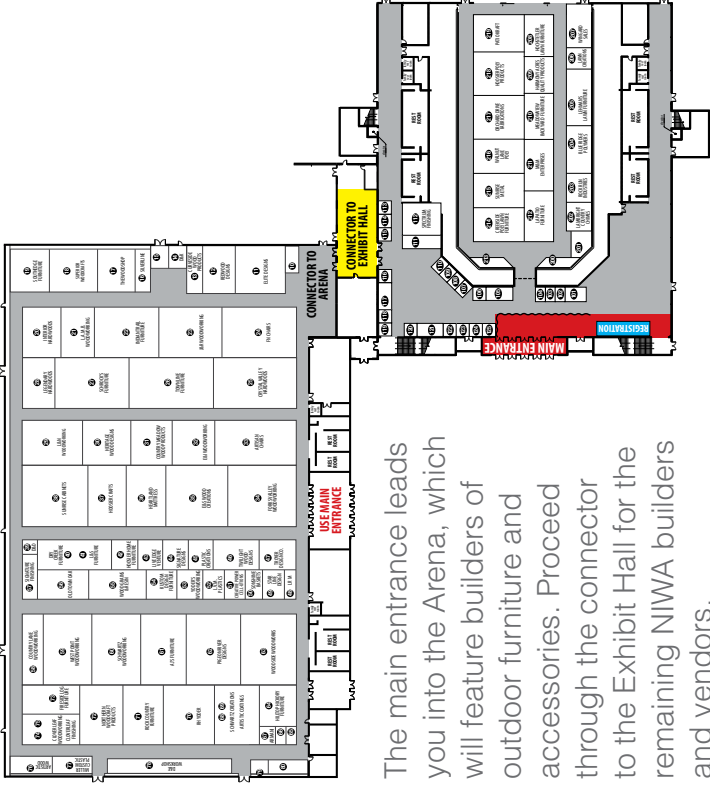

MICHIANA EVENT CENTER
455 E Farver
Shipshewana, IN

- 104 Tangent
- 123 The Finish Touch
- 125 Trinity Furniture Logistics
- 110 VIZITECH 360
- 108 Walnut Grove Finishing
- 216 Walnut Lane Poly
- 207 Wingard Sales
- 107 Woodwright
- 201 Patchwork Designs
- 219 Patio Kraft
- 123 Peachy's Transport
- 116 Precision Wood Finishing
- 203 Rock Run Industries
- 114 Shamrock Finishing
- 112 Spectrum Finishing
- 215 Sunrise Metal Shop
- 206 LawnCreations
- 205 Lehman's Lawn Furniture
- 211 M & M Enterprises
- 210 Meadowview Backyard Furniture
- 217 Orchard Drive Fabrications
- 113 Order Trac Inventory
- 118 Paint Spot / Sherwin Williams
- 206 LawnCreations
- 205 Lehman's Lawn Furniture
- 211 M & M Enterprises
- 210 Meadowview Backyard Furniture
- 217 Orchard Drive Fabrications
- 113 Order Trac Inventory
- 118 Paint Spot / Sherwin Williams