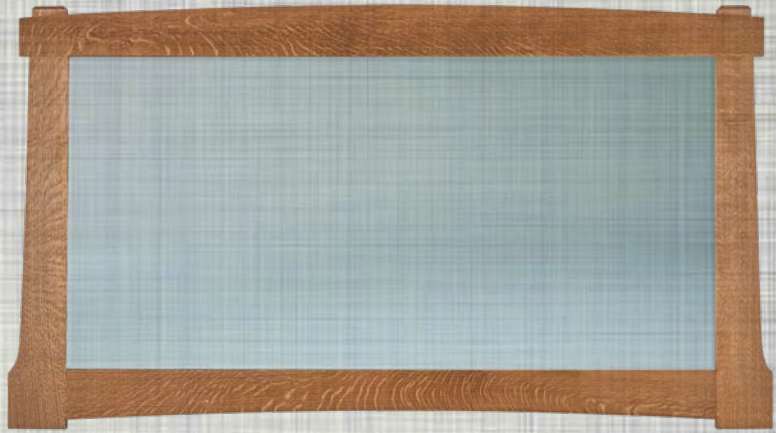

Non beveled mirrors available

All mirrors are safety backed

Options:
Black Patina
(shown at above) or
Silver Natural Leading
(shown left)

BEVELED MIRRORS

beveled mirror detail

333-BV MIRROR
47" wide x 26" high