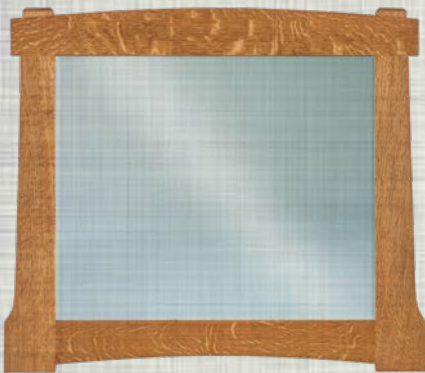

Non beveled mirrors available

All mirrors are safety backed

Options:
Black Patina
(shown at above) or
Silver Natural Leading
(shown left)

BEVELED MIRRORS

beveled mirror detail

333-BV MIRROR
47" wide x 26" high