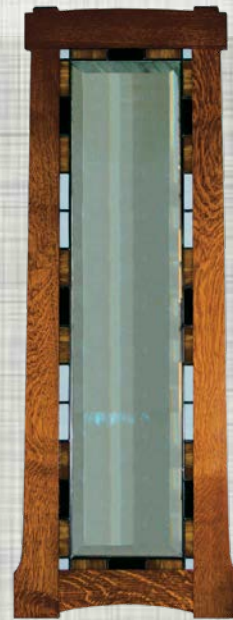

332 MIRROR
16" wide
x 48" high