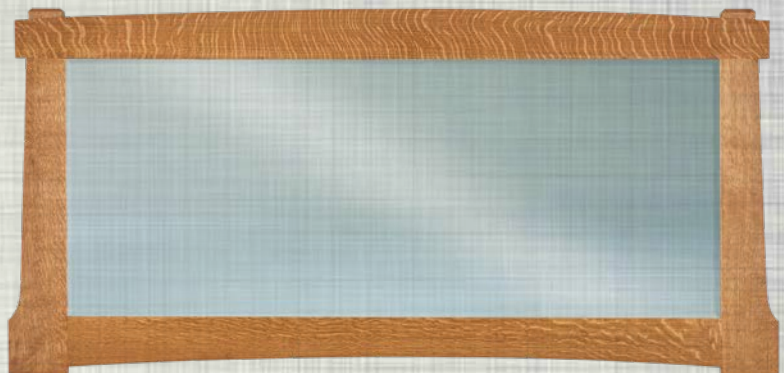

331-BV MIRROR
27 1/2" wide x 23 1/2" high

340-BV MIRROR
47" wide x 23" high

LIVE EDGE MIRRORS

Slight variations with Live Edge.
Custom sizing available

48" wide x 12" high
Non-beveled Mirror

23 1/2" wide x 9 1/2" high
Non-beveled Mirror