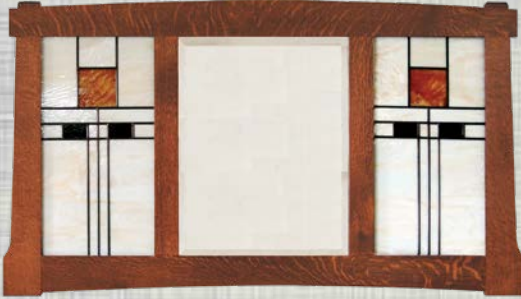

333 MIRROR
PATTERN A
47" wide
x 26" high

333 MIRROR
PATTERN B
47" wide
x 26" high