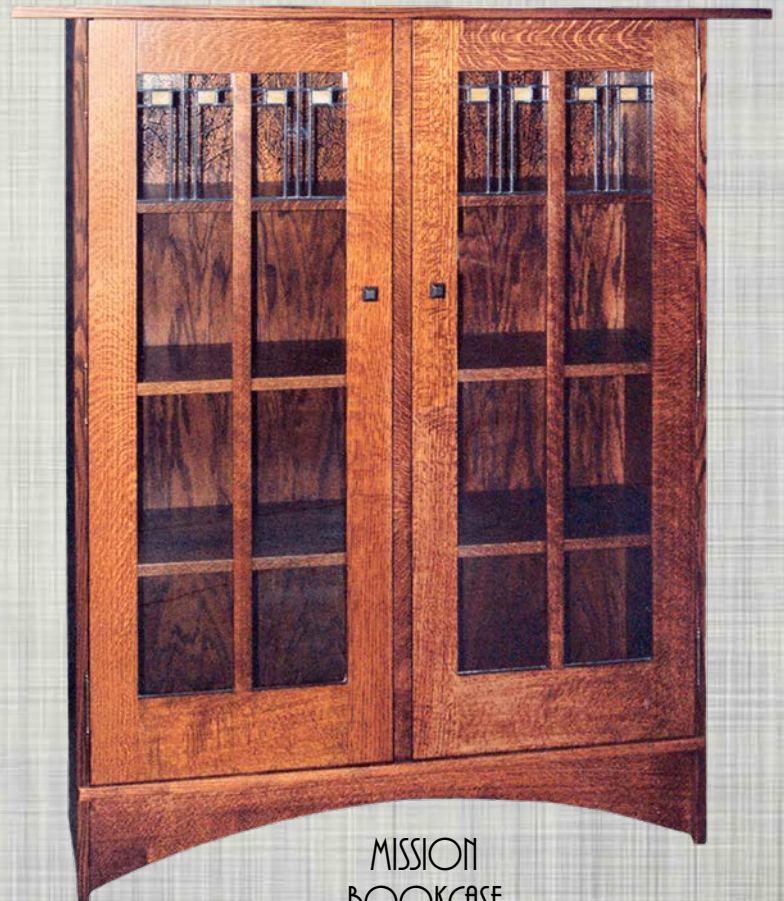

331-BV MIRROR
27 1/2" wide x 23 1/2" high

340-BV MIRROR
47" wide x 23" high

LIVE EDGE MIRRORS

Slight variations with Live Edge.
Custom sizing available

48" wide x 12" high
Non-beveled Mirror

23 1/2" wide x 9 1/2" high
Non-beveled Mirror

23 1/2" wide x 9 1/2" high
Non-beveled Mirror

BUFFETS AND BOOKCASES

NICHOLAS
BUFFET

52" wide x 49" high

2 door

NICHOLAS
BUFFET

52" wide x 49" high
2 door

MISSION
BOOKCASE

30" wide x 48" high

MISSION
BOOKCASE

50" wide x 59" high

GLASS COLORS FOR LEADED GLASS SHADES & MIRRORS

Purple

Cobalt Blue

Dark Amber

Black