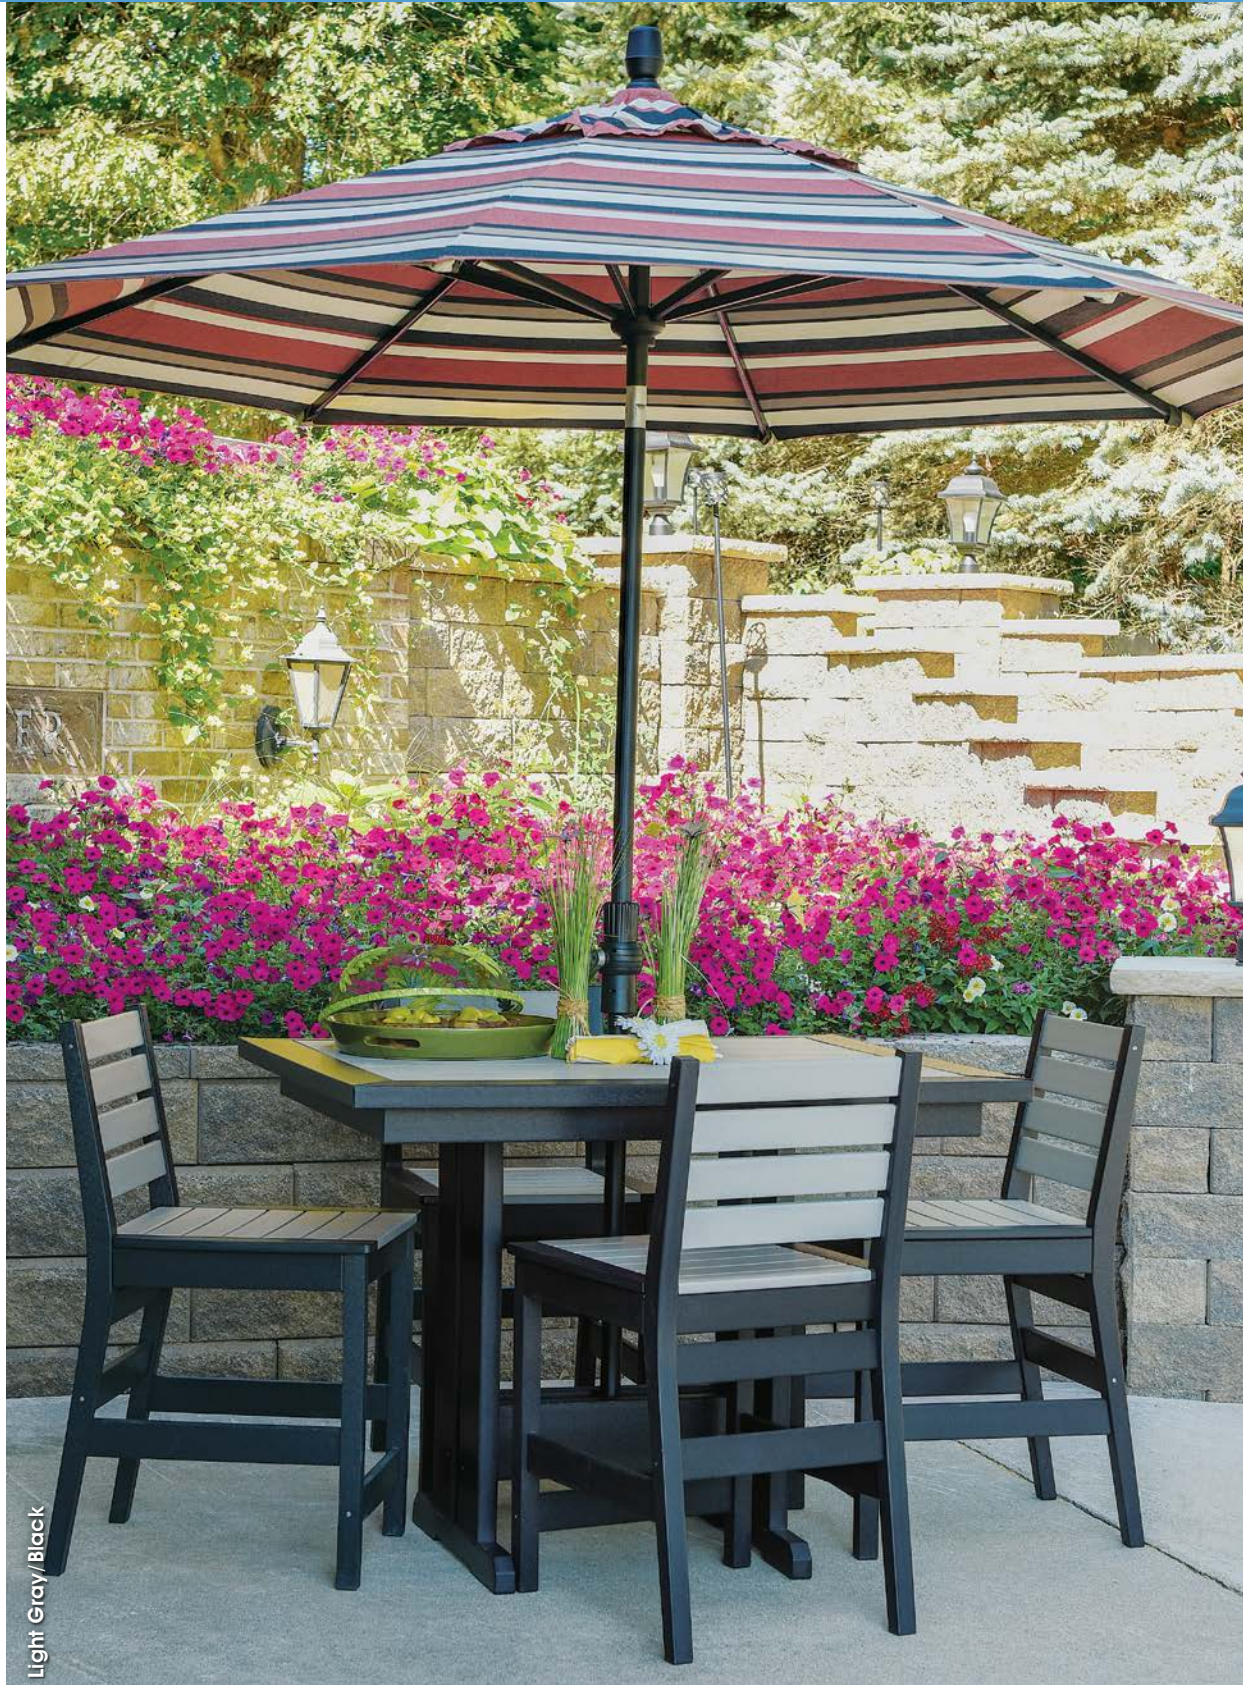

St. Croix Swivel Chair

Height Options:

dining – 17¼"

counter – 24"

bar – 30"