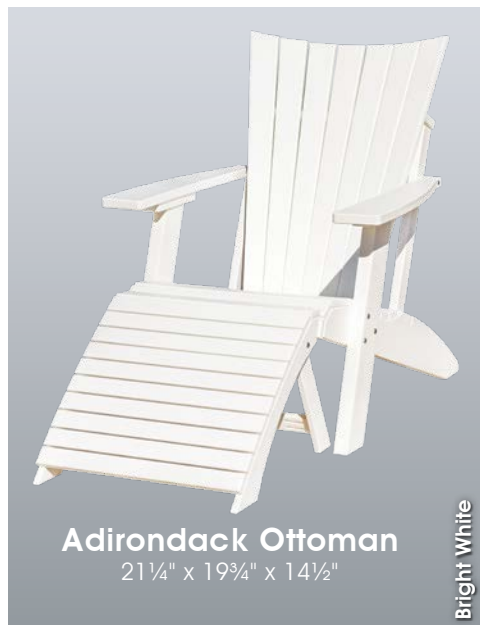

Adirondack Ottoman
21¼" x 19¾" x 14½"

Bright White