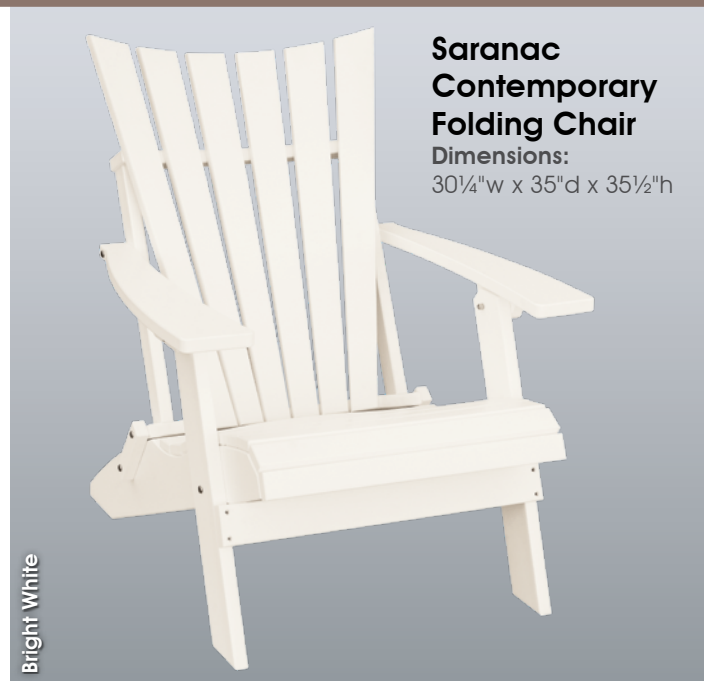

# FOLDING ADIRONDACK CHAIRS

Weathered Wood

**Saranac  
Traditional  
Folding Chair**

Dimensions:  
30¼" w x 35" d x 35½" h

Bright White

**Saranac  
Contemporary  
Folding Chair**

Dimensions:  
30¼" w x 35" d x 35½" h