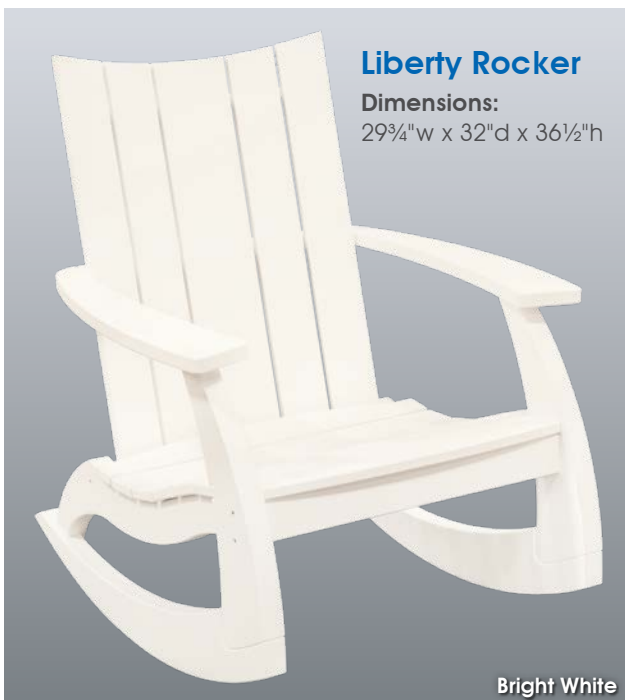

LIBERTY COLLECTION

Liberty Rocker

Dimensions:
29¾" w x 32" d x 36½" h

Bright White

To truly experience the beauty of this stylish rocker, you have to try it out.

When you sit in it, you'll realize that there's much more than meets the eye. All aspects of it have been ergonomically designed by seating experts for maximum comfort. Everything from the contours and angles of the seat and back, to the height of the seat and arms contribute to the ultimate in relaxation.